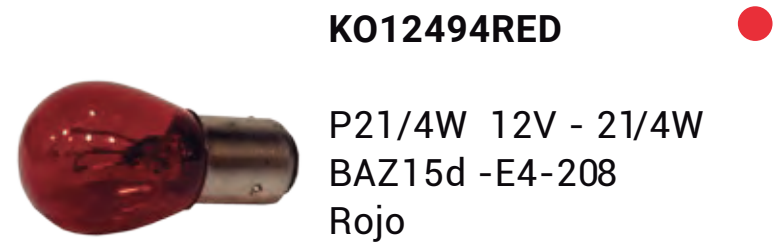

P21/5W 12V - 21/5W
BAY15s -E4-208
Verde

K012499RED

P21/5W 12V - 21/5W
BAY15s -E4-208
Rojo

Signal and Interior

Signal and Interior

KOB45PR

B45 12V - 40/45W
BA20d - E4 - 208
Blanco

KOT19PR